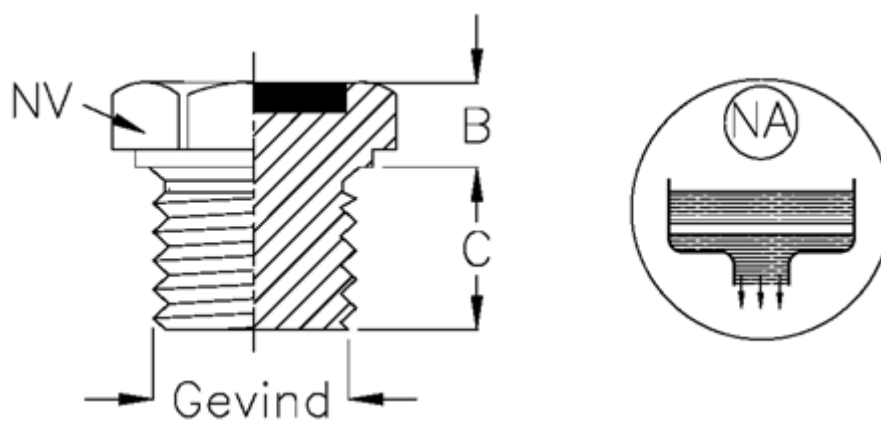

Article number: 21320461D

Description: Drain filling plug  
Type 32A M14x1,5 ET.D (level black)

## Measures

B = 6

C = 8

NV = 17

Thread = M14x1,5